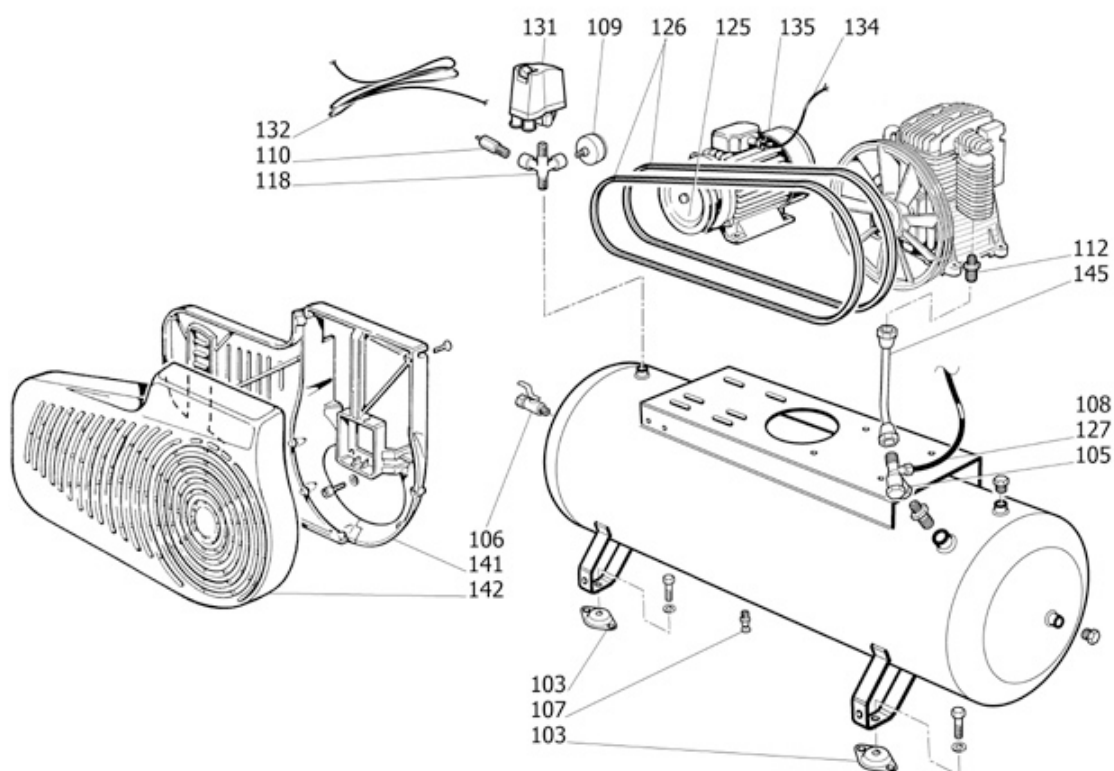

ERSATZTEILE

KOMPRESSOR OMA F14F

Information

Serialnumber _____ ABAC Code 4116021032 Description FT10/1200/270 AST KELLER

Production date 26/01/2015

Part

Nr.	Item	Description	Q.ty
99	6218740000	Pump	1.00 PC
100	2236100168	Plug -receiver	1.00 PC
105	6210718400	Non return valve	1.00 PC
106	6210720200	Tap	1.00 PC
107	2236111480	Drain tap	1.00 PC
109	6214345000	Gauge	1.00 PC
110	6210719900	Safety valve	1.00 PC
112	6231943200	Fitting	1.00 PC
118	6231943000	Fitting	1.00 PC

Part

Nr.	Item	Description	Q.ty
125	2236106891	Pulley	1.00 PC
126	0367103000	Belt	2.00 PC
127	6245578000	Rilsan tube	1.60 M
131	2236101198	Pressure switch	1.00 PC
135	6226142500	Motor	1.00 PC
136	2236106322	Star-delta starter	1.00 PC
137	2236100014	Solenoid valve	1.00 PC
142	6214342700	Belt guard	1.00 PC
145	2236111055	Delivery pipe	1.00 PC
164	2236106845	Bush pulley	1.00 PC

Part

Nr.	Item	Description	Q.ty
310	2901324969	Cylinder head kit	1.00 PC
320	2901324970	Cooler kit	1.00 PC
330	6229028200	Upgrade kit	1.00 PC
335	8973035130	Joints kit	1.00 PC
340	2901324966	Aftercooler kit	1.00 PC
350	6229020100	Flywheel kit	1.00 PC
360	2901324953	Oil level kit	1.00 PC
370	6229020200	Safety valve kit	1.00 PC
MK1	8973037873	SERVICE KIT LIGHT	1.00 PC

Part

Nr.	Item	Description	Q.ty
MK2		ORDER OIL SEPARATELY	1.00 PC
PK1	8973037636	Performance kit	1.00 PC
PK2		ORDER OIL SEPARATELY	1.00 PC

[Redacted]

[Redacted]

[Redacted]

[Redacted]

[Redacted]

[Redacted]