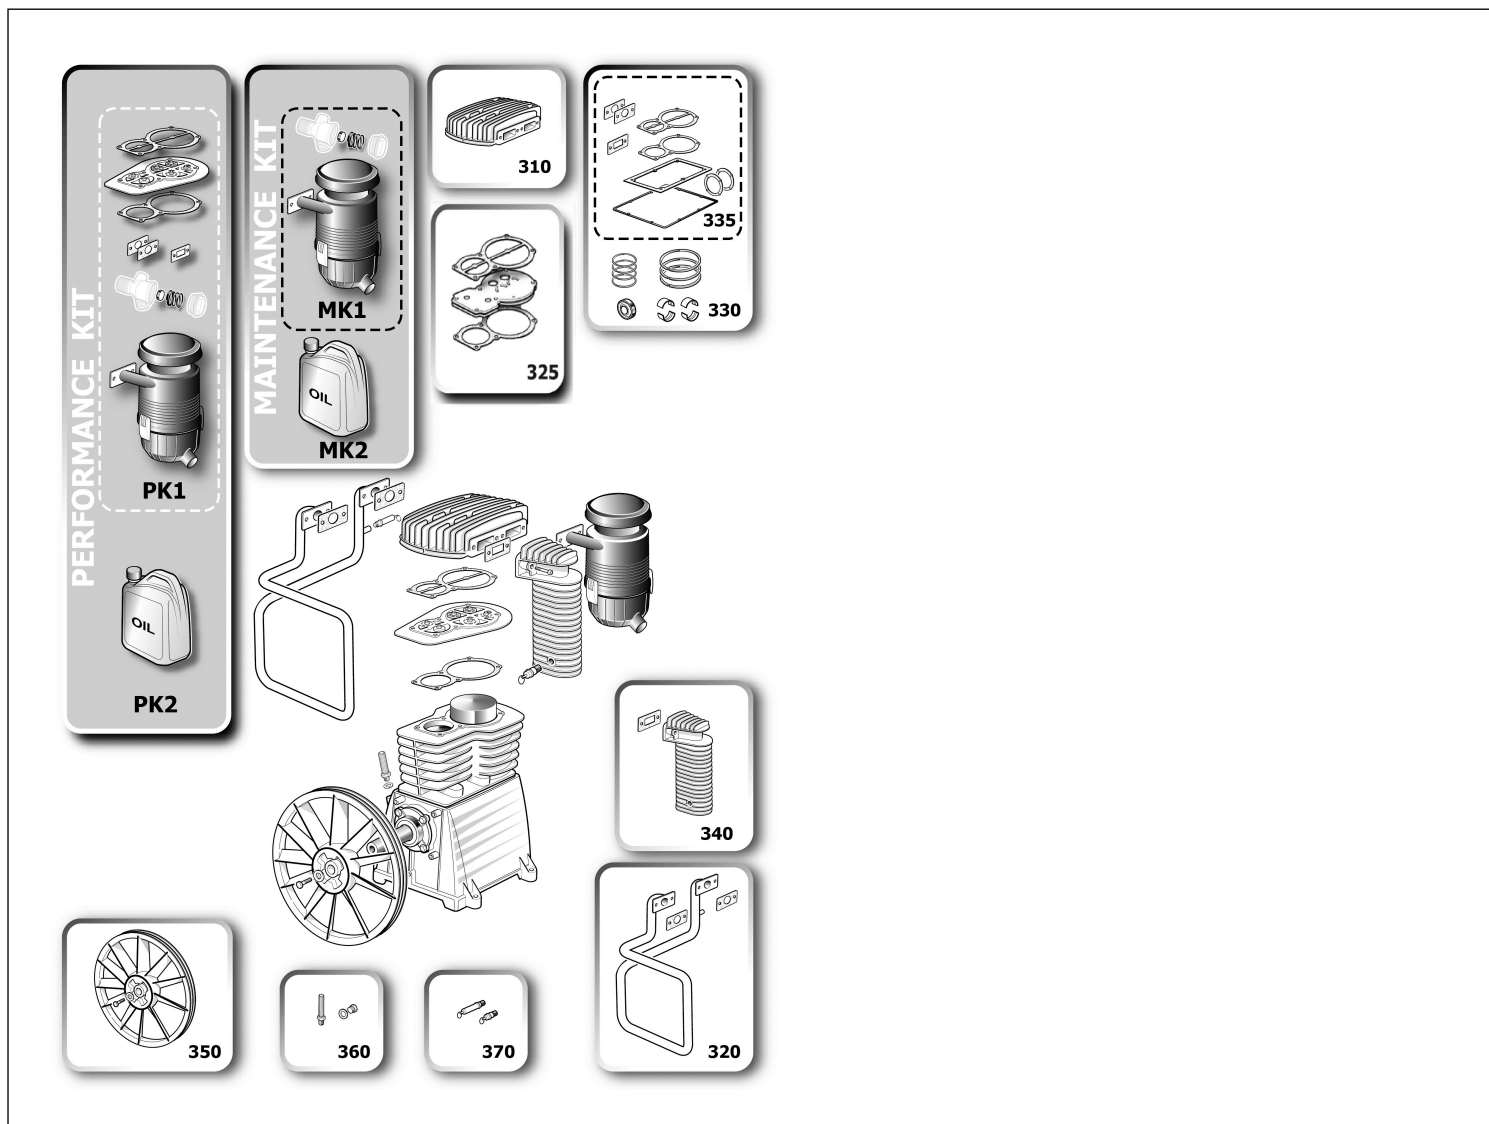

ERSATZTEILE

KOMPRESSOR OMA F14F

Information

Serialnumber _____ ABAC Code 4116021032 Description FT10/1200/270 AST KELLER

Production date 26/01/2015

Part

Nr.	Item	Description	Q.ty
99	6218740000	Pump	1.00 PC
100	2236100168	Plug -receiver	1.00 PC
105	6210718400	Non return valve	1.00 PC
106	6210720200	Tap	1.00 PC
107	2236111480	Drain tap	1.00 PC
109	6214345000	Gauge	1.00 PC
110	6210719900	Safety valve	1.00 PC
112	6231943200	Fitting	1.00 PC
118	6231943000	Fitting	1.00 PC

Part

Nr.	Item	Description	Q.ty
125	2236106891	Pulley	1.00 PC
126	0367103000	Belt	2.00 PC
127	6245578000	Rilsan tube	1.60 M
131	2236101198	Pressure switch	1.00 PC
135	6226142500	Motor	1.00 PC
136	2236106322	Star-delta starter	1.00 PC
137	2236100014	Solenoid valve	1.00 PC
142	6214342700	Belt guard	1.00 PC
145	2236111055	Delivery pipe	1.00 PC
164	2236106845	Bush pulley	1.00 PC

Part

Nr.	Item	Description	Q.ty
310	2901324969	Cylinder head kit	1.00 PC
320	2901324970	Cooler kit	1.00 PC
330	6229028200	Upgrade kit	1.00 PC
335	8973035130	Joints kit	1.00 PC
340	2901324966	Aftercooler kit	1.00 PC
350	6229020100	Flywheel kit	1.00 PC
360	2901324953	Oil level kit	1.00 PC
370	6229020200	Safety valve kit	1.00 PC
MK1	8973037873	SERVICE KIT LIGHT	1.00 PC

Part

Nr.	Item	Description	Q.ty
MK2		ORDER OIL SEPARATELY	1.00 PC
PK1	8973037636	Performance kit	1.00 PC
PK2		ORDER OIL SEPARATELY	1.00 PC

[Redacted]

[Redacted]

[Redacted]

[Redacted]

[Redacted]

[Redacted]