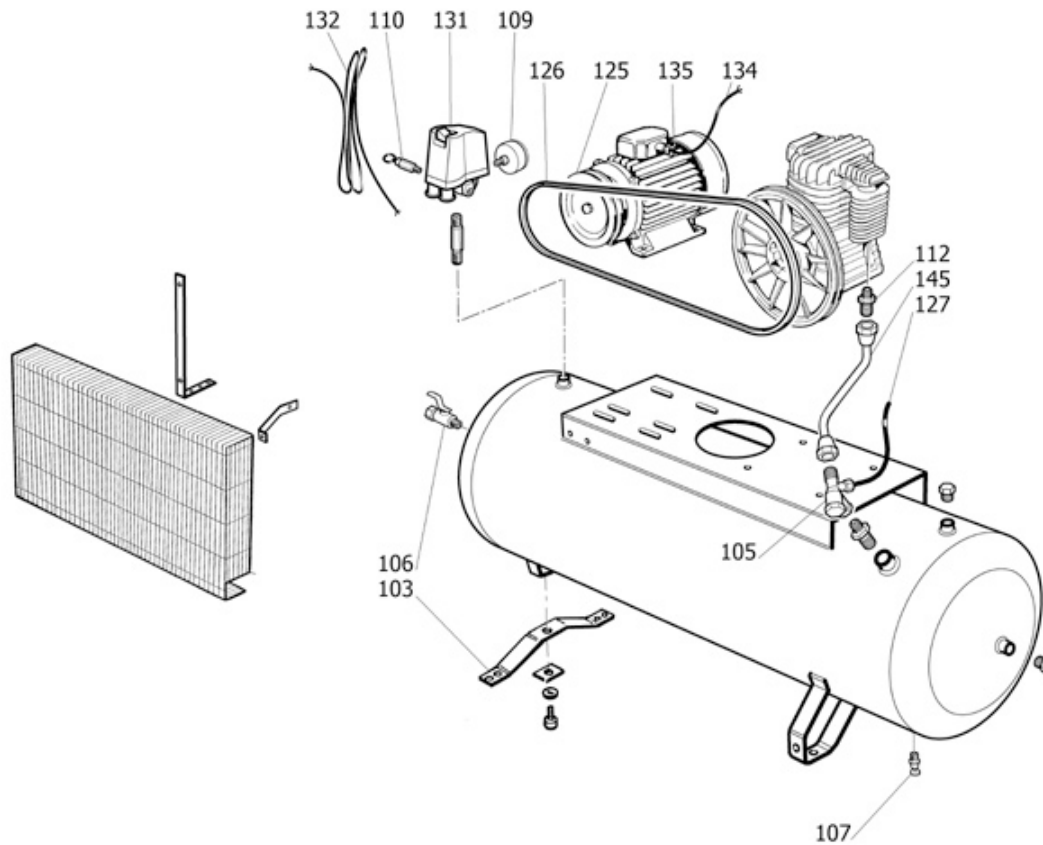

ERSATZTEILE

KOMPRESSOR OMA F8

Information

Serialnumber _____ ABAC Code 4116019608 Description FT4/540/200 KELLER

Production date 22/09/2015

Part

Nr.	Item	Description	Q.ty
99	6218739600	Pump	1.00 PC
100	2236100168	Plug -receiver	1.00 PC
105	2236110537	Non return valve	1.00 PC
106	6231944100	Tap	1.00 PC
107	2236111480	Drain tap	1.00 PC
109	6214345000	Gauge	1.00 PC
110	6210719900	Safety valve	1.00 PC
112	2236105562	Fitting	1.00 PC
118	6231943000	Fitting	1.00 PC

Part

Nr.	Item	Description	Q.ty
310	2901324960	Cylinder head kit	1.00 PC
320	2901324961	Cooler kit	1.00 PC
325	2236112796	Valve plate kit	1.00 PC
330	6229017300	Upgrade kit	1.00 PC
335	8973035118	Joints kit	1.00 PC
340	2901324962	Aftercooler kit	1.00 PC
341	2236102106	Female connection kit	1.00 PC
345	2236112800	Cylinder kit	1.00 PC
350	6229017600	Flywheel kit	1.00 PC

Part

Nr.	Item	Description	Q.ty
355	2236112798	Conrod-piston kit	1.00 PC
356	2236112797		1.00 PC
360	2901324950	Oil level kit	1.00 PC
365	2236112799	Crankcase cover kit	1.00 PC
370	2901324963	Safety valve kit	1.00 PC
380	8973035059	Filter cartridge	1.00 PC
MK1	8973037867	SERVICE KIT LIGHT	1.00 PC
MK2		ORDER OIL SEPARATELY	1.00 PC
PK1	8973037624	Performance kit	1.00 PC
PK2		ORDER OIL SEPARATELY	1.00 PC